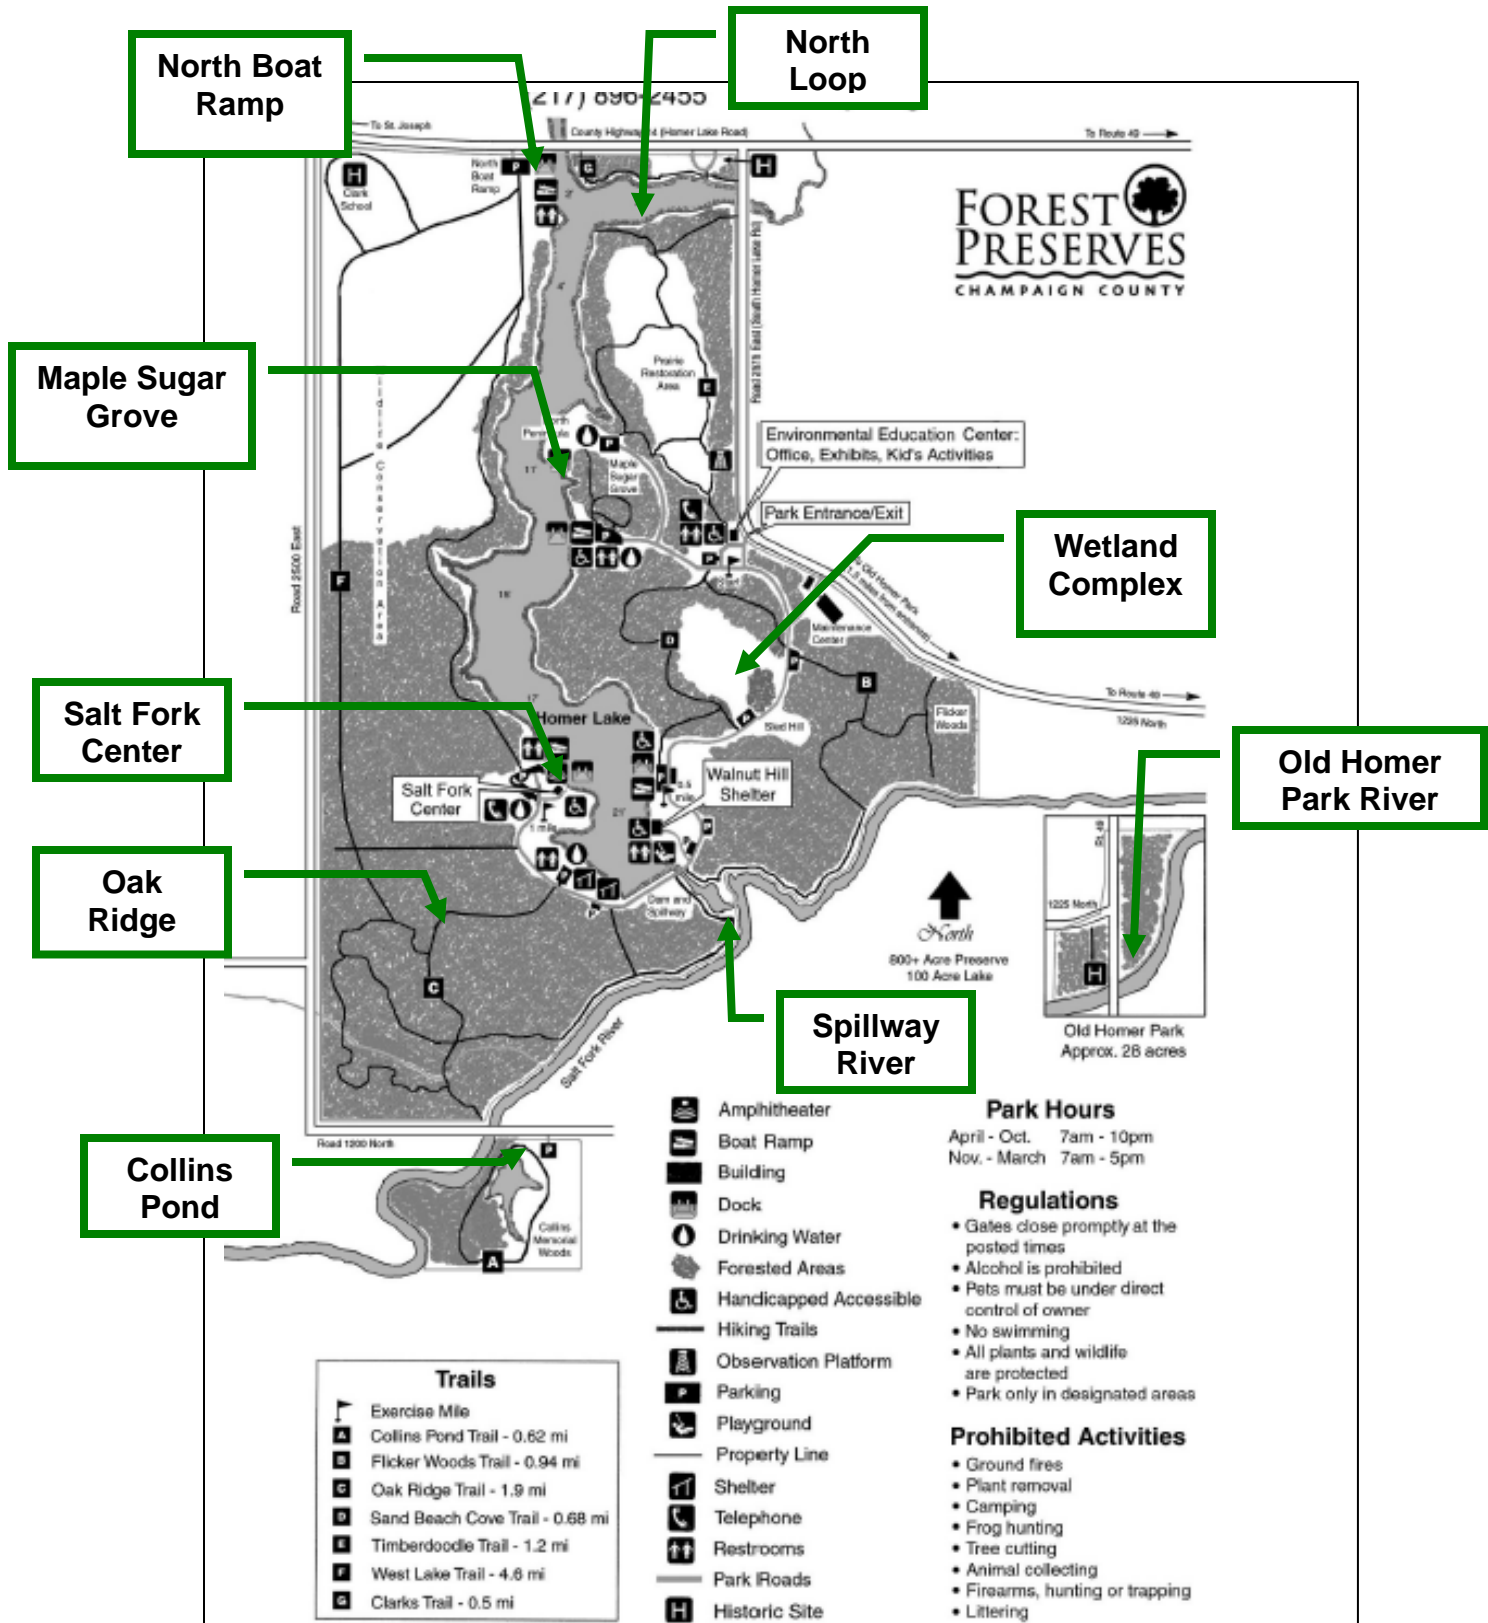

Homer Lake Forest Preserve Frog Call Survey Locations 2009

(Boxed items with arrows are call locations)

(217) 690-2400 www.ccipu.org