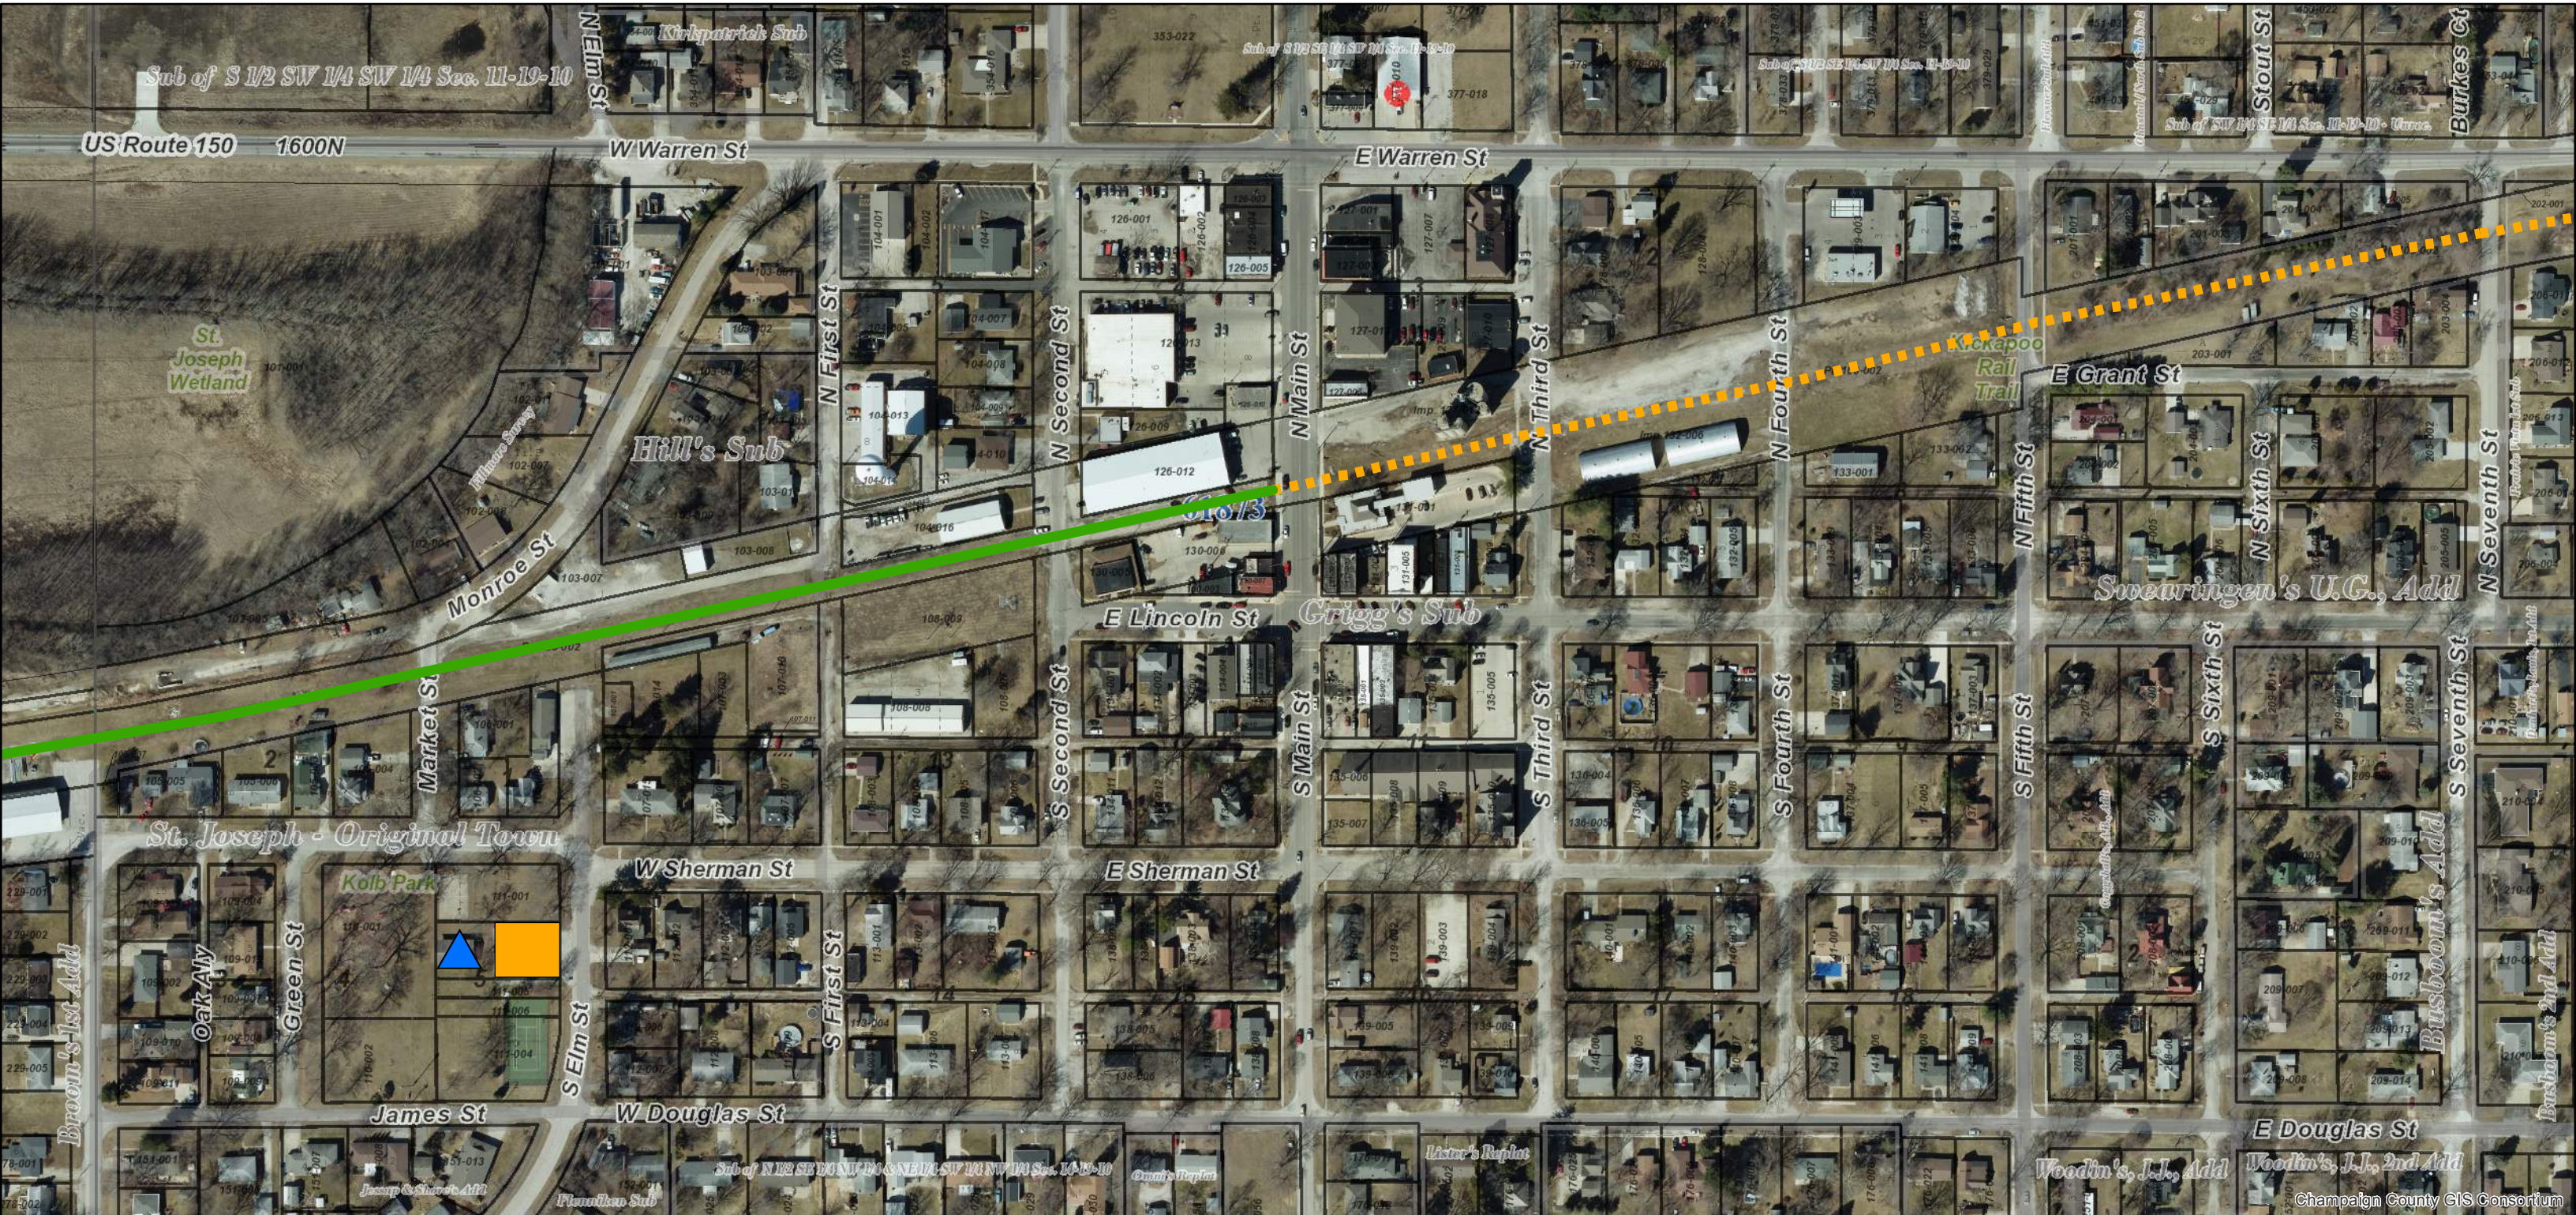

Kickapoo Rail Trail

East End Access

Note: Public parking is also available in downtown St. Joseph. Proceed with caution from Kolb Park parking to Kickapoo Rail Trail via local streets until an engineered connection is completed.

 Kickapoo Rail Trail (Champaign County Forest Preserve District)

 Kickapoo Rail Trail Future Development

 Kolb Park - Parking at Proposed Trailhead (Village of St. Joseph)

 Kolb Park Parking

The GIS data shown here is intended to be used as a general index to spatial information, and is not intended for detailed, site-specific analysis or resolution of legal matters.